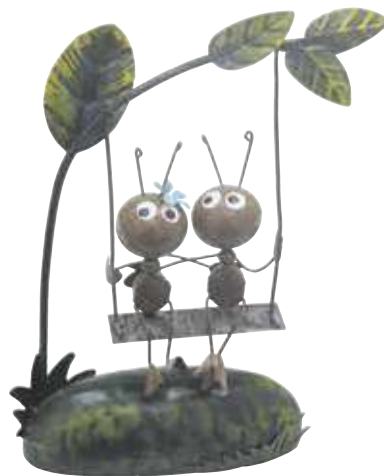

MINIATURE METAL LIFE
ANT COUPLE ON SWING
Product Code: PQS9059
Size: 16cm x 21cm x 6cm
Ctn Qty 6