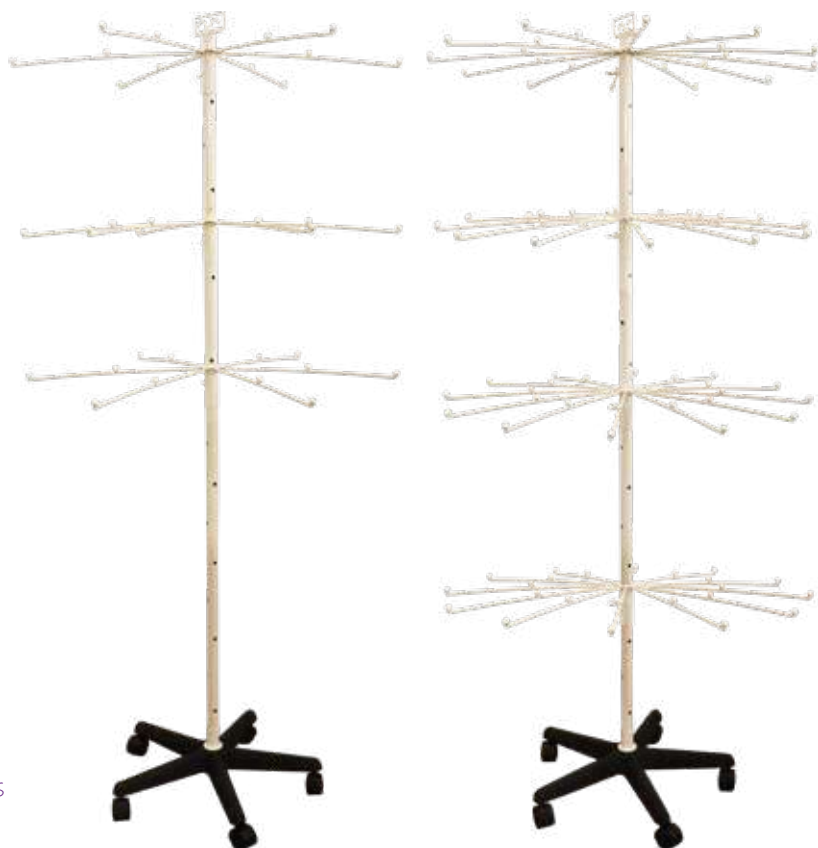

MOBILE HANGING DISPLAY UNIT

- Holds Birds on Perch, Bird Houses & Feeders, Wind Chimes & Bobbin' Bells
- Arm modules are adjustable & detachable
- 6 & 12 Arm modules available
- Approx. 1800mm H