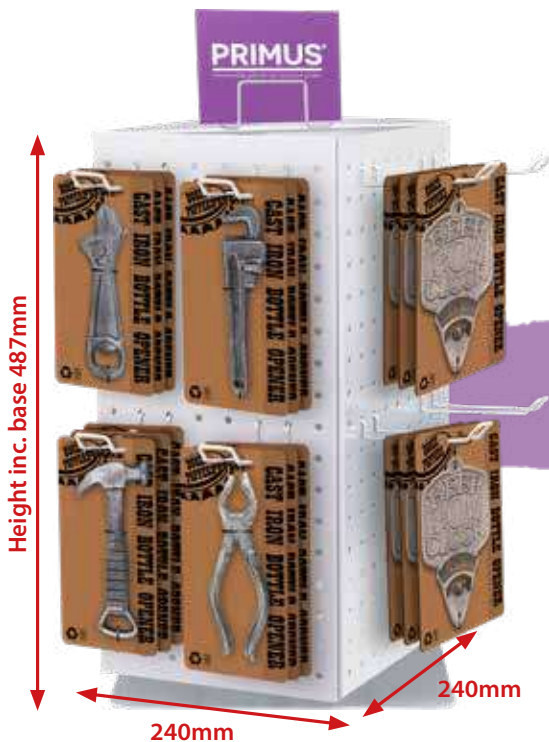

SET OF TWO

CAST IRON SET OF TWO  
GARDEN TOOL  
BOTTLE OPENERS  
Product Code: PC5555  
Size: 15cm x 5cm x 0.7cm  
Ctn Qty 12

# CAST IRON BOTTLE OPENERS

CAST IRON WALL MOUNTED BOTTLE OPENER  
 'MAN CAVE'  
 Product Code: PC5803  
 Size: 11.4cm x 15.5cm x 3.5cm  
 Ctn Qty 4

CAST IRON WALL MOUNTED BOTTLE OPENER  
 'BAR OPEN'  
 Product Code: PC5804  
 Size: 11.4cm x 16cm x 3.5cm  
 Ctn Qty 4

CAST IRON WALL MOUNTED BOTTLE OPENER  
 'DAD'S GARAGE'  
 Product Code: PC5801  
 Size: 11.2cm x 14.5cm x 3.1cm  
 Ctn Qty 4

CAST IRON WALL MOUNTED BOTTLE OPENER  
 'BEER O' CLOCK'  
 Product Code: PC5802  
 Size: 11.4cm x 15.5cm x 3.5cm  
 Ctn Qty 4