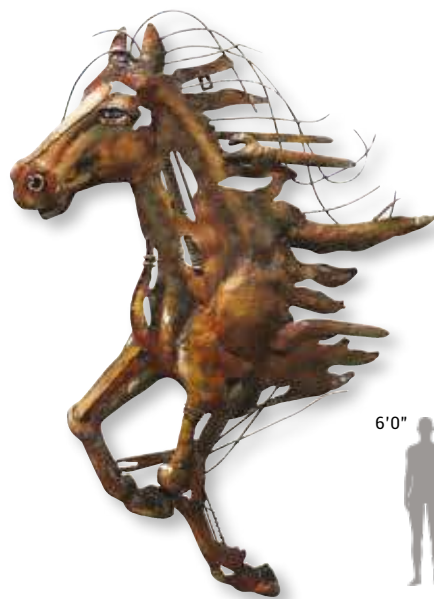

# THE GALLERY 3D METAL ART

**A MONDRIAN TRIBUTE**  
Product Code: PG1807  
Size: 125cm x 30.5cm x 4cm  
Ctn Qty 1

**POPPIES**  
Product Code: PG2093  
Size: 90cm x 25cm x 4cm  
Ctn Qty 1

**FACE OF MAN**  
Product Code: PG1545  
Size: 58cm x 29cm x 4.5cm  
Ctn Qty 1