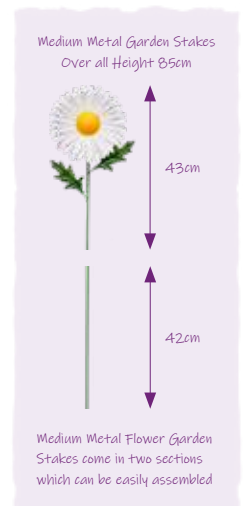

MEDIUM METAL ROSE  
GARDEN STAKE - PINK  
Product Code: PS8591  
Size: 83cm x 15cm x 15cm  
Ctn Qty 12

MEDIUM METAL POPPY  
GARDEN STAKE  
Product Code: PS8540  
Size: 82cm x 22cm x 12.5cm  
Ctn Qty 12

MEDIUM METAL LILY  
GARDEN STAKE - WHITE  
Product Code: PS8581  
Size: 83cm x 18cm x 18cm  
Ctn Qty 12

MEDIUM METAL LILY  
GARDEN STAKE - PINK  
Product Code: PS8580  
Size: 83cm x 18cm x 18cm  
Ctn Qty 12

MEDIUM METAL SUNFLOWER  
GARDEN STAKE  
Product Code: PS8500  
Size: 83cm x 23cm x 8cm  
Ctn Qty 12

MEDIUM METAL DAISY  
GARDEN STAKE  
Product Code: PS8560  
Size: 85cm x 19cm x 10cm  
Ctn Qty 12