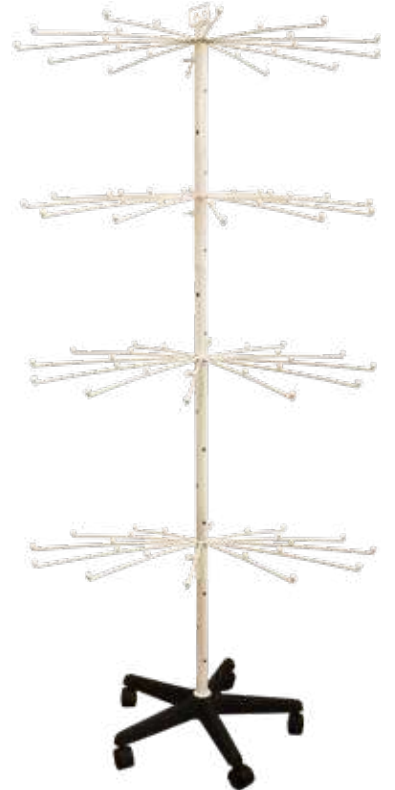

BOBBIN' BELLS DISPLAY UNIT AVAILABLE!