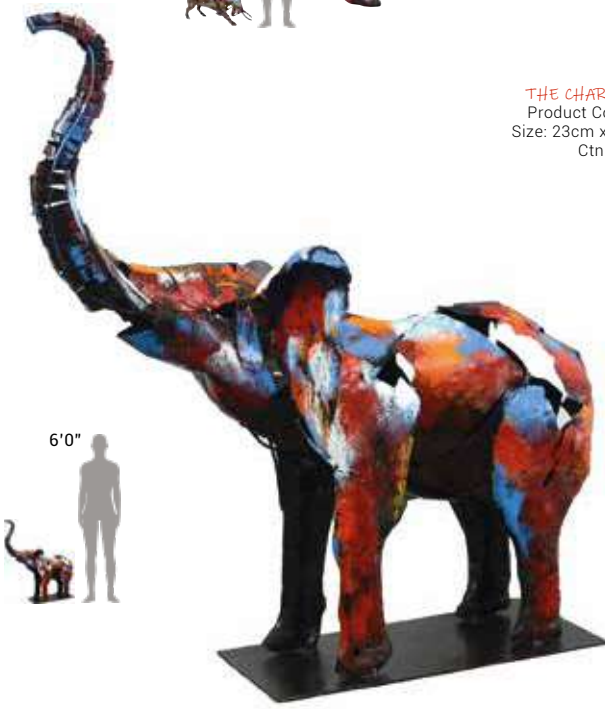

THE ELEPHANT SCULPTURE
Product Code: PG1690
Size: 75cm x 28cm x 68cm
Ctn Qty 1